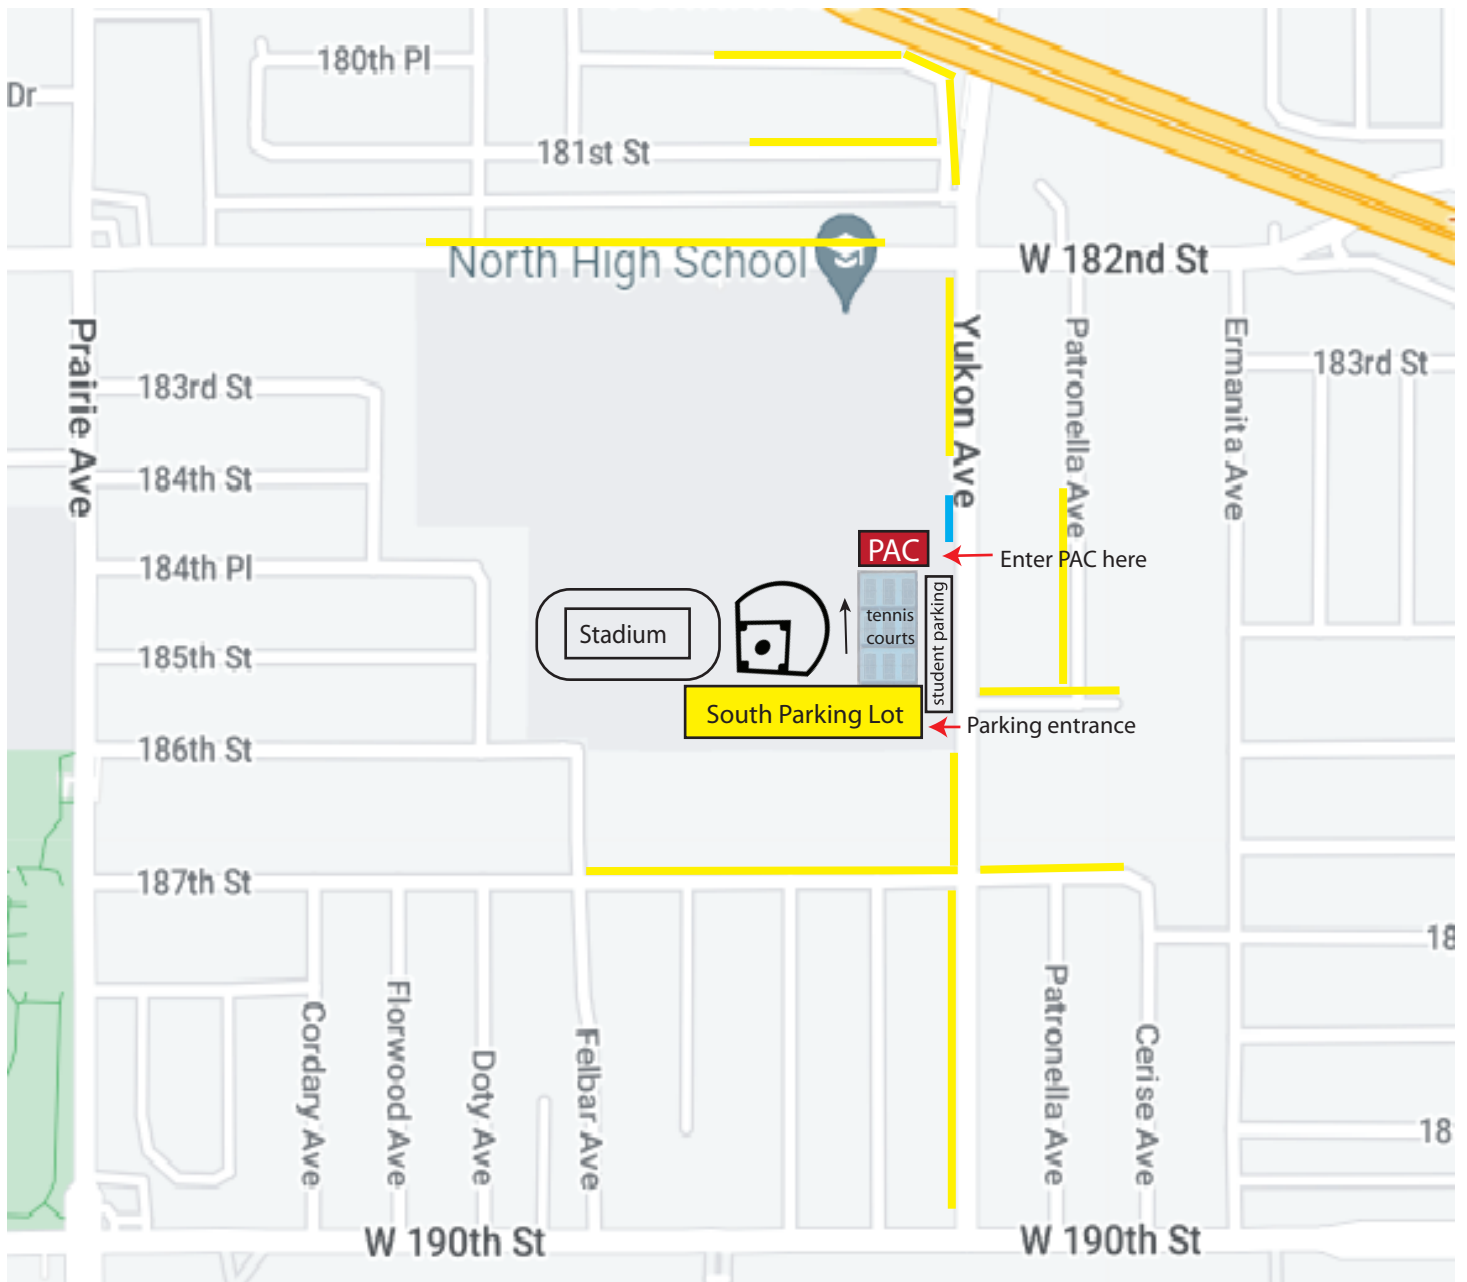

Parking Map for Torrance Council of PTAs Annual Election Meeting at North High

North High Performing Arts Center, 18415 Yukon Avenue, Torrance

PAC = Performing Arts Center Venue

 = Handicap parking (a few spots on the street)

 = parking lot open

 = possible street parking if lot is full

Please Note: there is street sweeping on one side on Wednesdays

There will be minimal street parking on the West side of Yukon near the Performing Arts Center, and on the small streets just east of Yukon. You may also find some parking north of 182nd on Yukon and in the neighborhood there, on the north side of 182nd Street, or in the neighborhood south of the campus in the areas around 187th Street.