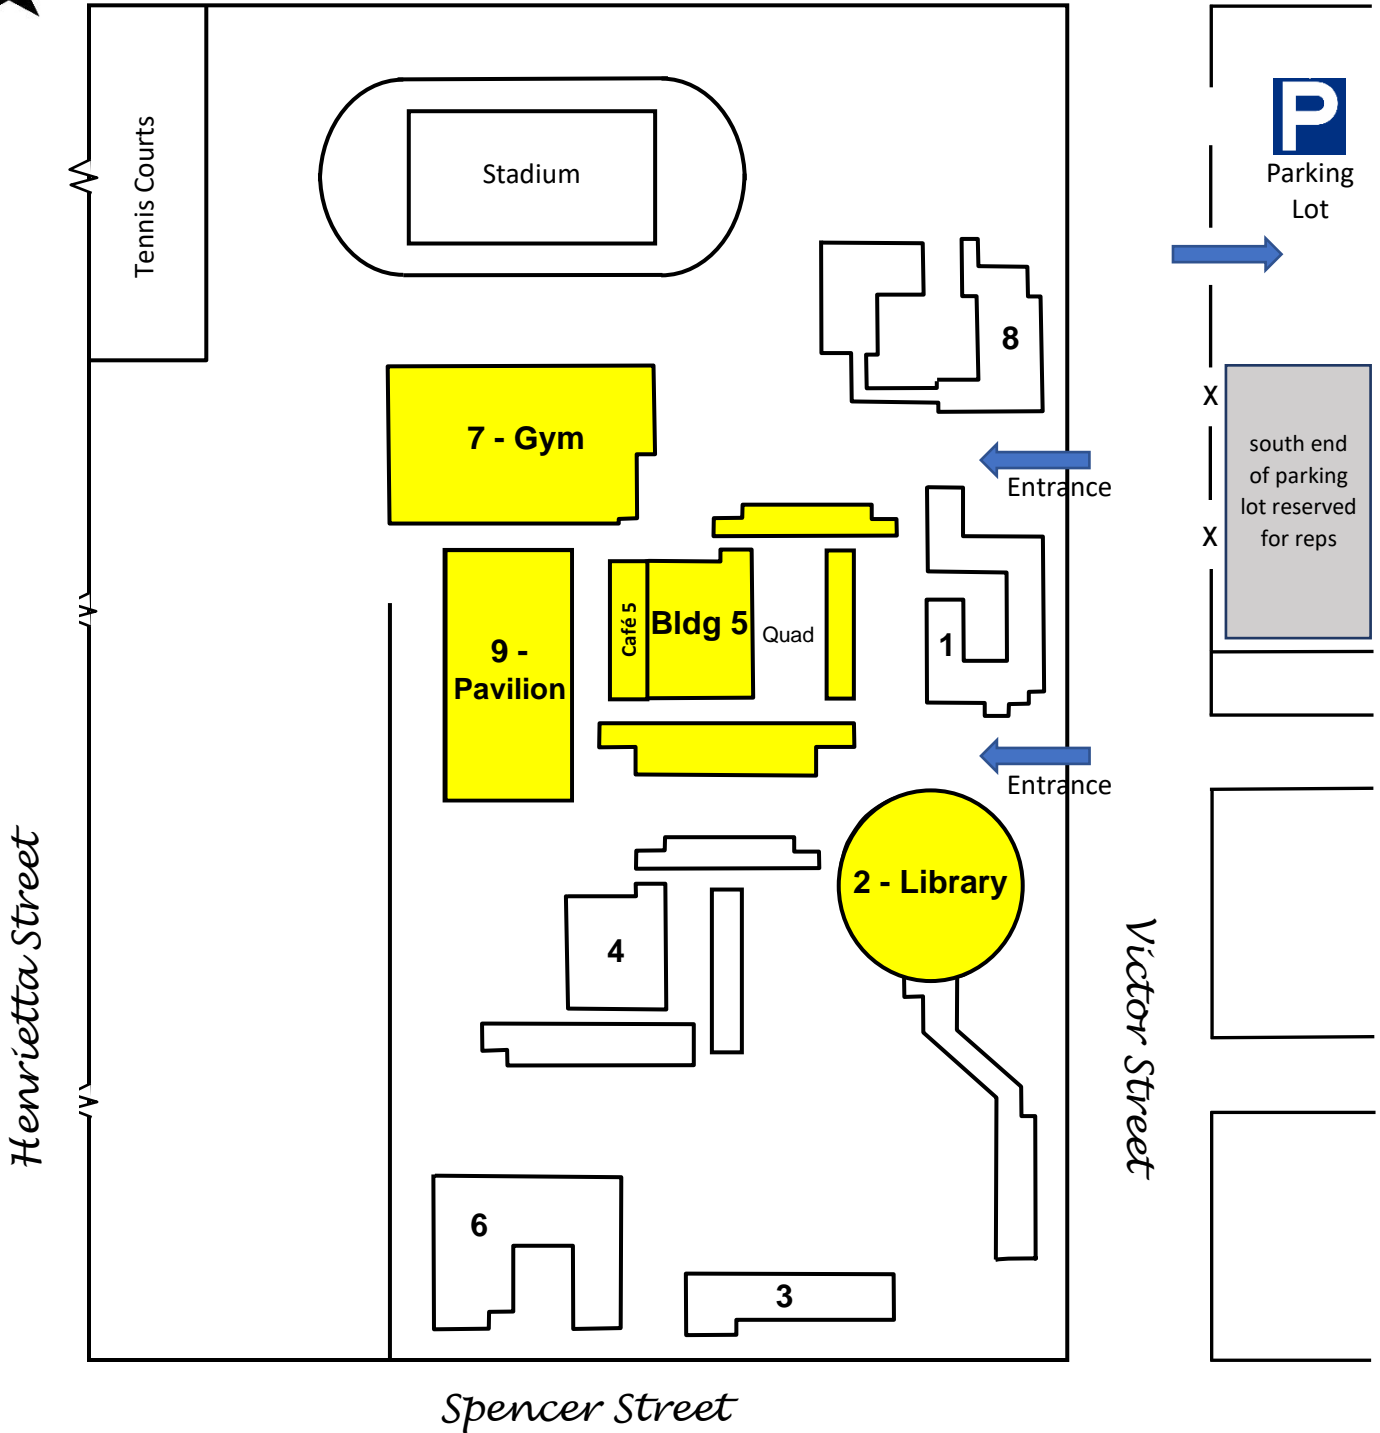

*Del Amo Blvd.*

### West High School Campus Map

- 1 – Student Service Center
- 2 – Library
- 3 – Instructional
- 4 – Instructional
- 5 – Instructional

- 6 – Industrial Arts
- 7 – Gymnasium
- 8 – Fine Arts
- 9 – Warrior Pavilion
- P – Portable Classrooms

**Building Key:**  
 First digit in room number indicates building number; second number indicates floor.